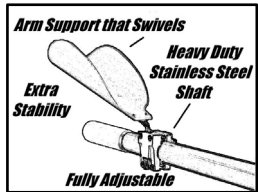

why strain?®

Leverage Boosters

- Super Leverage = Super Stability
- Avoid Injury
- Prevent and Reduce Wrist, Arm, Rotator Cuff and Back Pain

Work Smarter not Harder

Made exclusively for

Arborists, Utility Lineman and Utility Arborists

Heavy Duty Bolt-On model

—fixed position—

Small arm cradle

Large arm cradle

Heavy Duty Quick Clip models

eye-bolt and wing nut design allows to

—switch from tool to tool in seconds—

-Quick disassembly to easily slide into pole locker-