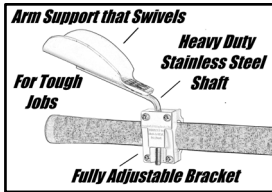

why strain?®

Leverage Boosters

- Super Leverage = Super Stability
- Avoid Injury
- Prevent and Reduce Wrist, Arm, Rotator Cuff and Back Pain

Work Smarter not Harder

Made exclusively for

Arborists, Utility Lineman and Utility Arborists

Heavy Duty Bolt-On model

—fixed position—

Small arm cradle

Large arm cradle

Heavy Duty Quick Clip models

eye-bolt and wing nut design allows to

—switch from tool to tool in seconds—

-Quick disassembly to easily slide into pole locker-

Large arm cradle

Small arm cradle

3" Model for Telescopic Poles

Work with less effort-Maximum productivity

Manufactured by
Super EZ Work Tool
Patented
All Rights Reserved

whystrain.com
superezworktool.com
sales@superezworktool.com